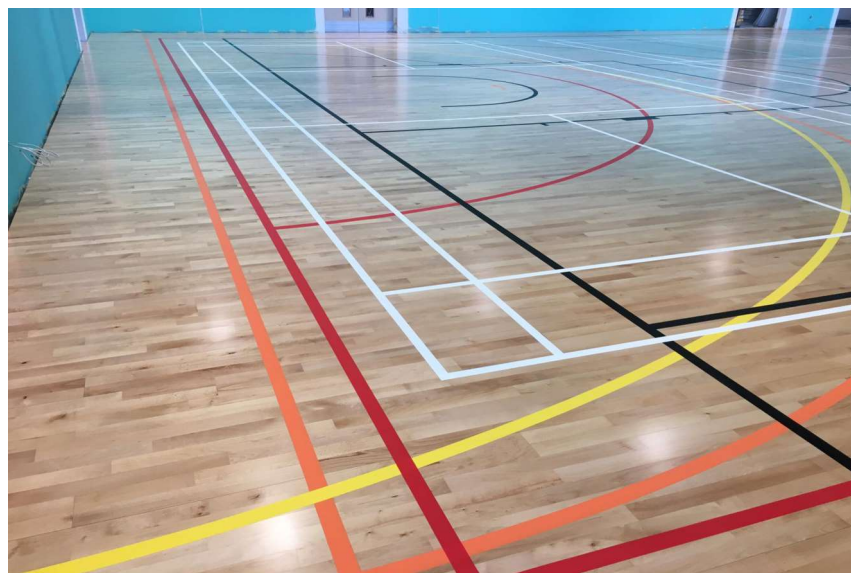

SurfTech® Multiline

water-based coating for court lines and area colouring

15/04/21

SurfTech® Multiline is a two-component water-based coating.

SurfTech® Multiline is formulated for the marking of court lines and colouring of other areas on wood, polyurethane, rubber and vinyl floors in gymnasiums and sports halls.

SurfTech® Multiline has excellent adhesion to a wide range of sports surfaces.

SurfTech® Multiline is flexible, hard wearing and provides sharp crisp lines which will delineate multiple lines on the sports floor making them easy to see and ideal for use and encompass a wide range of sports.

SurfTech® Multiline is quick drying and water-based making it safe to use for indoor marking where traditional solvent based line marking paints cannot be used.

The Environment

The materials used in these surfaces are environmentally friendly, using water-based polymer coatings.

Colour Range

The recommended colours for each sport are as follows:

Netball - Red (or any colour but yellow), Basketball - Black, Badminton - White, Volleyball - Green/Light Blue, 5-a-side Football - Blue/Yellow, Tennis - Yellow.

The range of colours comprises those shown here.

Line Paint Standard RAL Colours

5017

5012

3020

6001

Black

White

1023

2009

Please note that the colours are for illustration only and actual colours may differ considerably from those illustrated.

Any other choice of colour can be formulated on request.

SurfTech Surfaces Limited

Unit 1 • Shepherds Grove Industrial Estate
Stanton • Bury St Edmunds • IP31 2AR
call: +44 (0)1284 336300

email: info@surf-tech.net
web: www.surf-tech.net